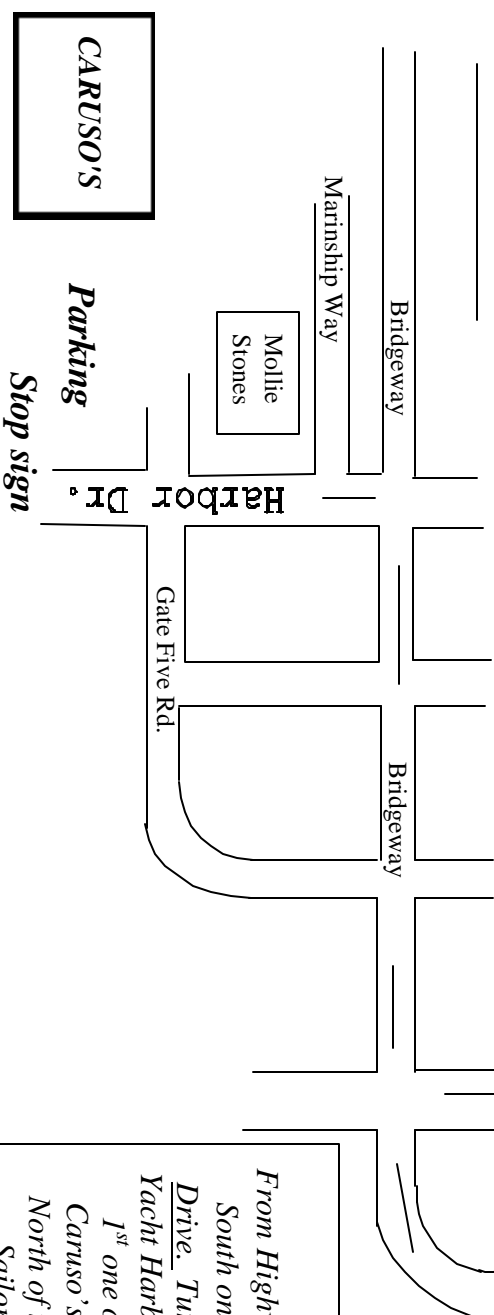

Clipper Yacht Harbor, Sausalito, CA

To Downtown Sausalito

Highway 101

Sausalito/Marin City Exit

Parking Stop sign

Parking

Anderson's

Directions:
 From Highway 101 take the Sausalito/Marin City exit. Go South on Bridgeway to the 4th traffic signal, Harbor Drive. Turn left on Harbor Drive and go straight to the Yacht Harbor. After the STOP sign... Our dock is the very 1st one on the RIGHT. We are located at the end of Caruso's Sport Pier. Free parking is available to the North of the dock and to the South of the dock. Enjoy Sailors Landing Restaurant across the street...