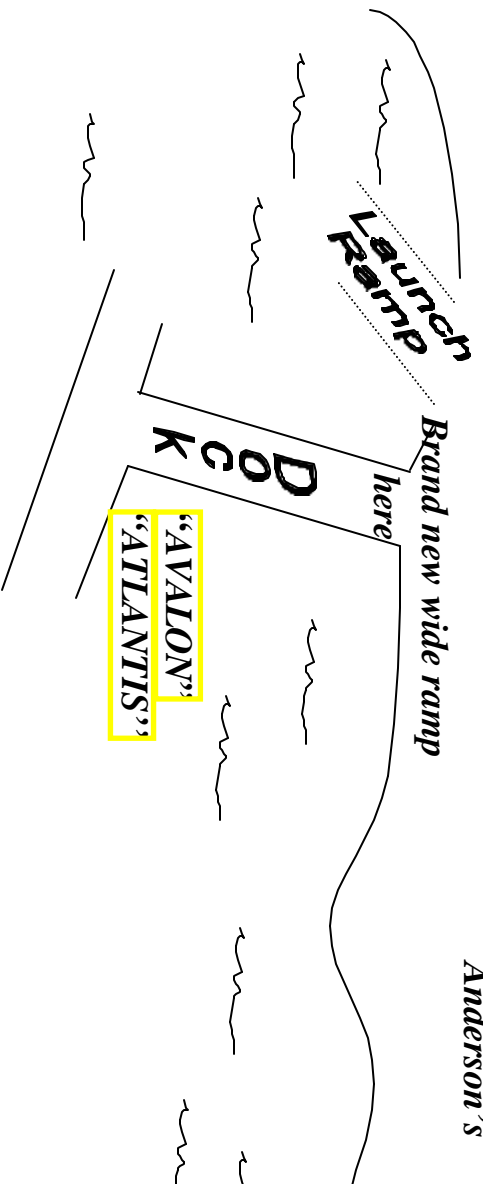

Clipper Yacht Harbor, Sausalito, CA

To Downtown Sausalito

Highway 101

Sausalito/Marin City Exit

Parking Stop sign

Parking

Anderson's

Directions:
 From Highway 101 take the Sausalito/Marin City exit. Go South on Bridgeway to the 4th traffic signal, Harbor Drive. Turn left on Harbor Drive and go straight to the Yacht Harbor. After the STOP sign... Our dock is the very 1st one on the RIGHT. We are located at the end of Caruso's Sport Pier. Free parking is available to the North of the dock and to the South of the dock. Enjoy Sailors Landing Restaurant across the street...